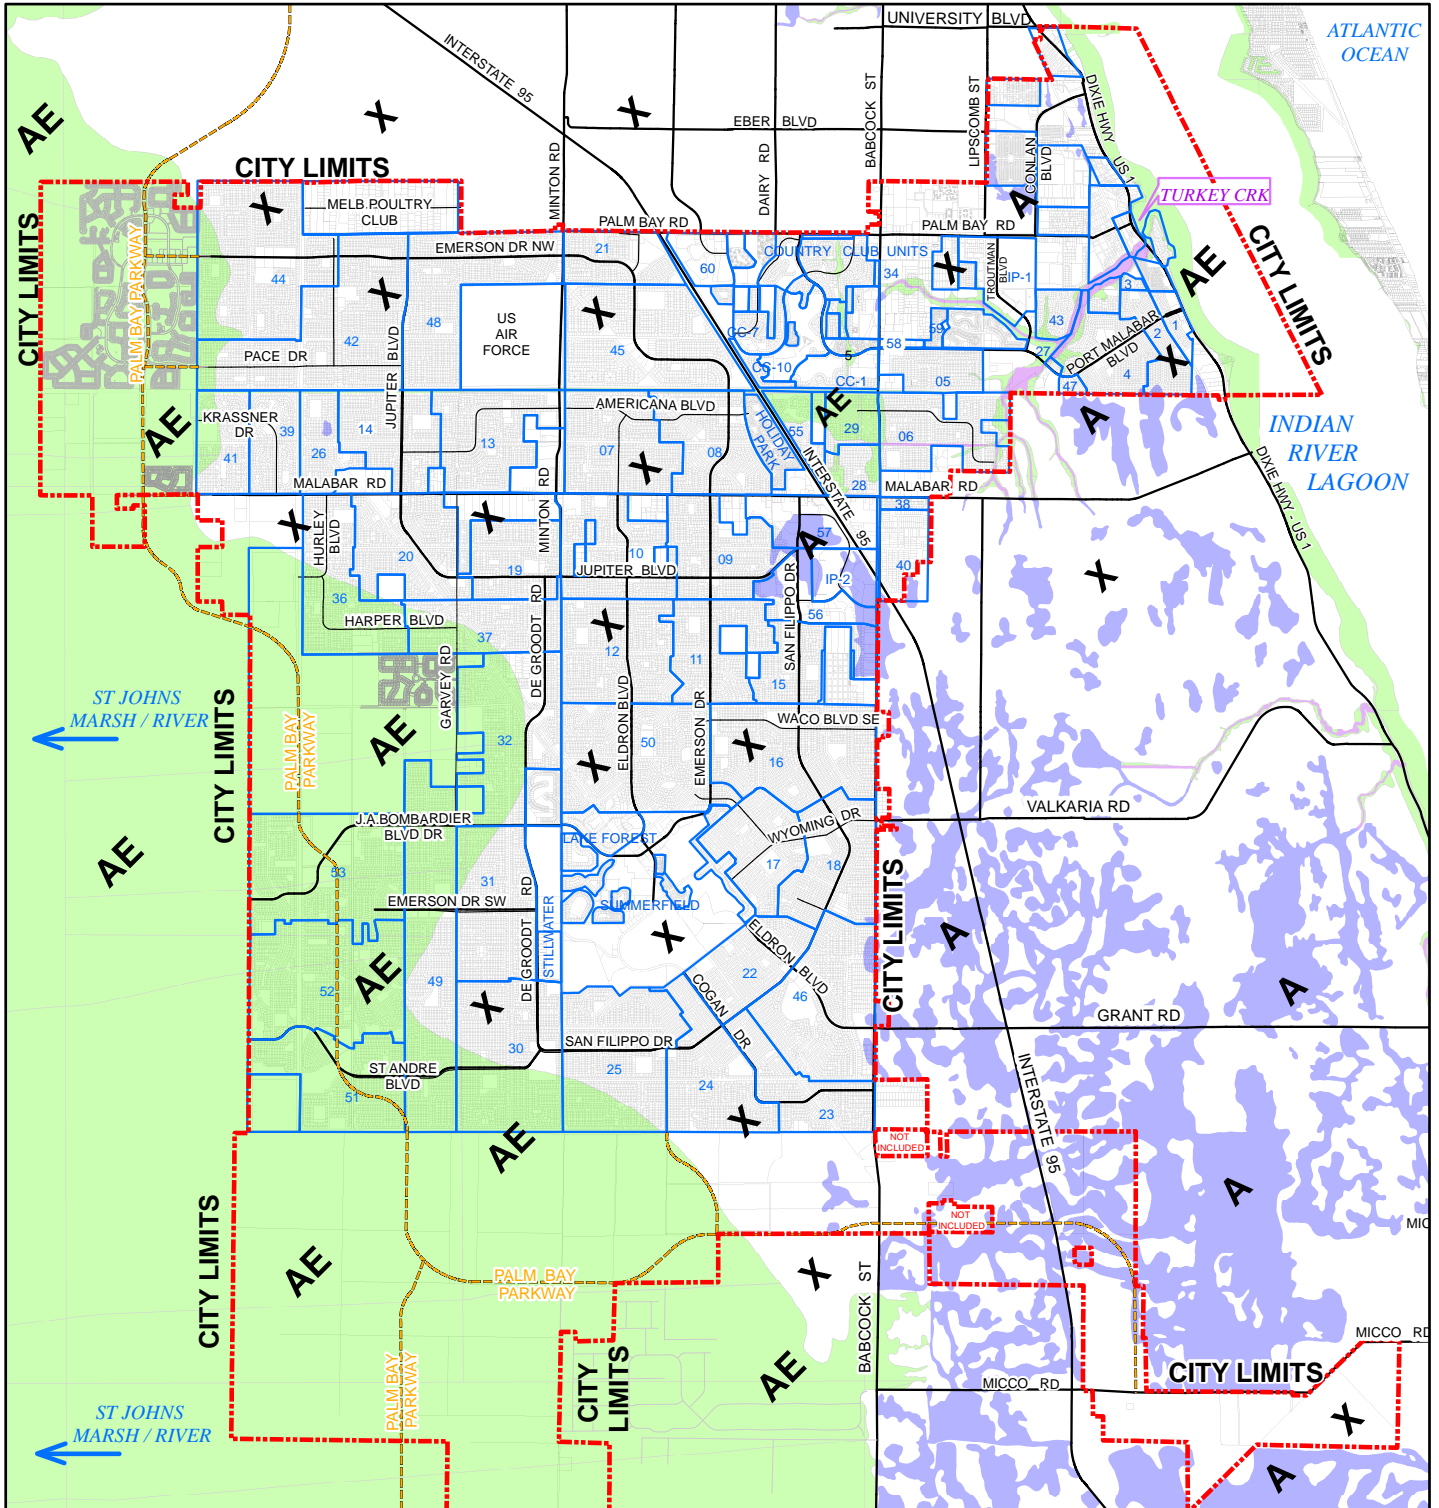

# CITY OF PALM BAY FLOOD ZONE MAP

CALL 321-733-3042 FOR ALL FLOODZONE QUESTIONS

## LEGEND

PRESENT CITY LIMITS

PB UNITS

### MAJOR ROADS

PALM BAY PARKWAY  
CONCEPTUAL ONLY

STREET NAMES IN BLUE DO NOT  
APPEAR ON LARGE SCALE MAP

SCALE: Miles

### FLOOD ZONES

- A = NO "BASE FLOOD ELEVATION" DETERMINED BY FEMA HIGHEST FLOOD INSURANCE PREMIUMS
- AE = "E" BASE FLOOD ELEVATION DETERMINED FLOOD INSURANCE/PERMIT REQUIRED
- X - AND X-500 = NO FLOOD INSURANCE REQUIRED
- FLOOD WAY - NO NEW CONSTRUCTION ALLOWED (TURKEY CREEK - CHANNEL AREA)